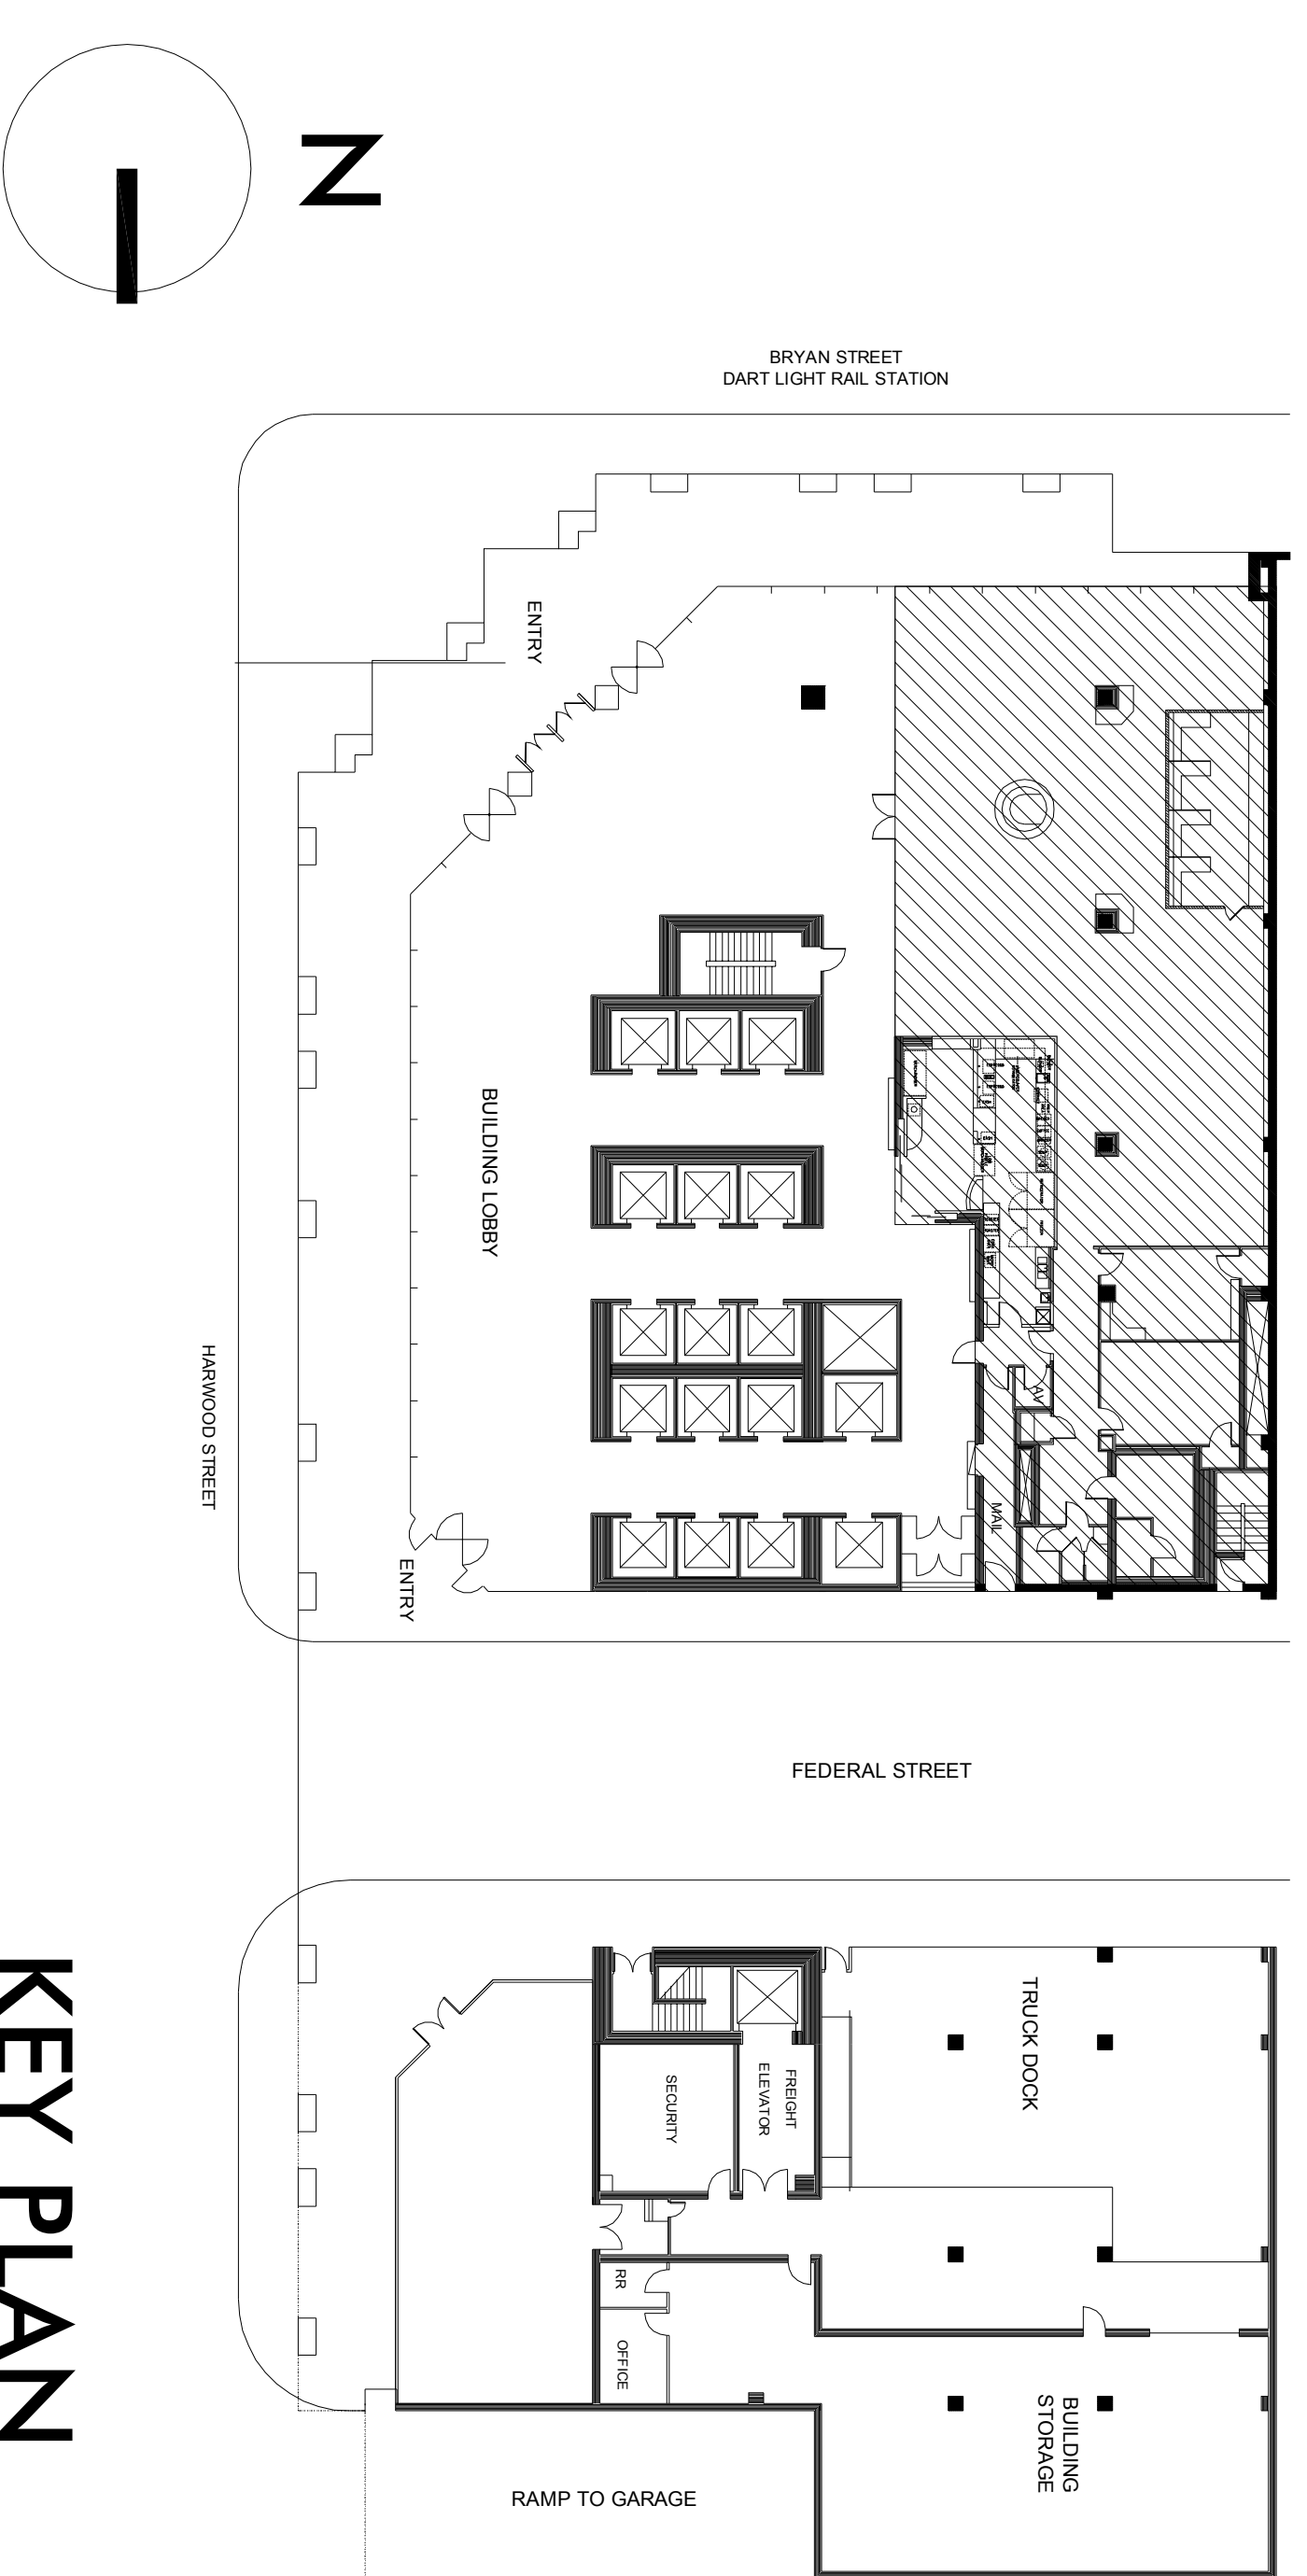

BRYAN STREET  
DART LIGHT RAIL STATION

FEDERAL STREET

KEY PLAN

Leasing Information 972.663.9600

**Harwood Center**  
Dallas, TX 75201

SUITE: 100  
DATE: 04-19-11  
RSF: 6,630