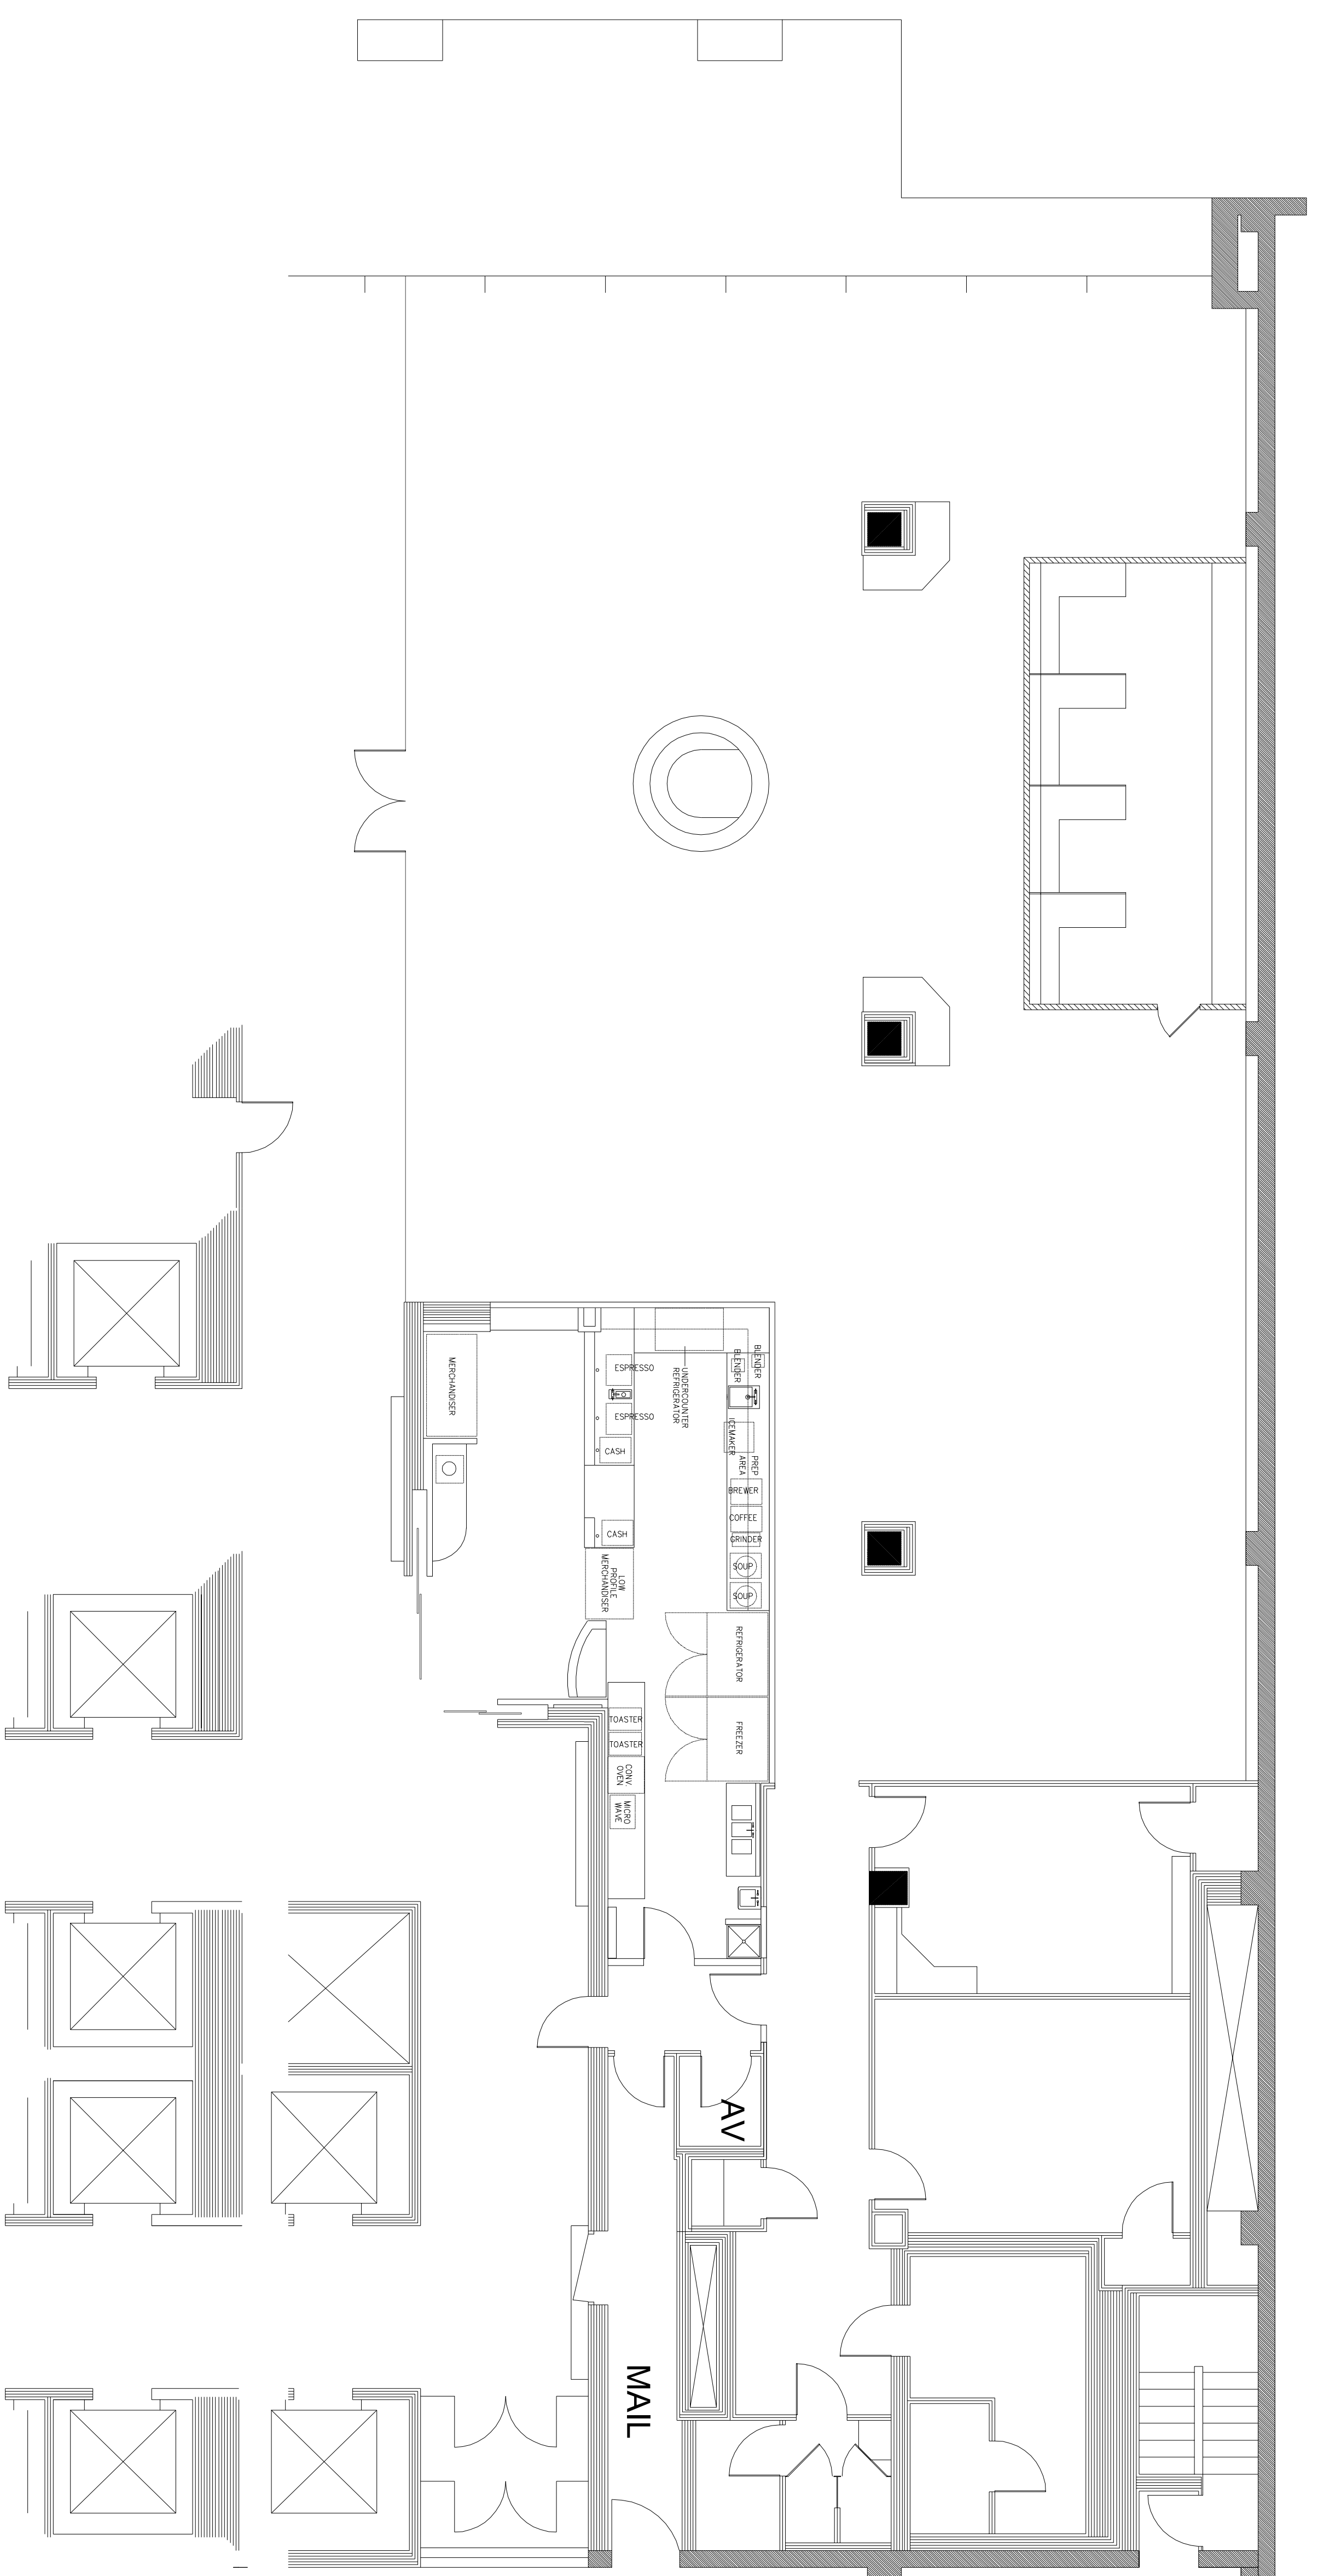

BRYAN STREET  
DART LIGHT RAIL STATION

FEDERAL STREET

KEY PLAN

Leasing Information 972.663.9600

**Harwood Center**  
Dallas, TX 75201

SUITE: 100  
DATE: 04-19-11  
RSF: 6,630